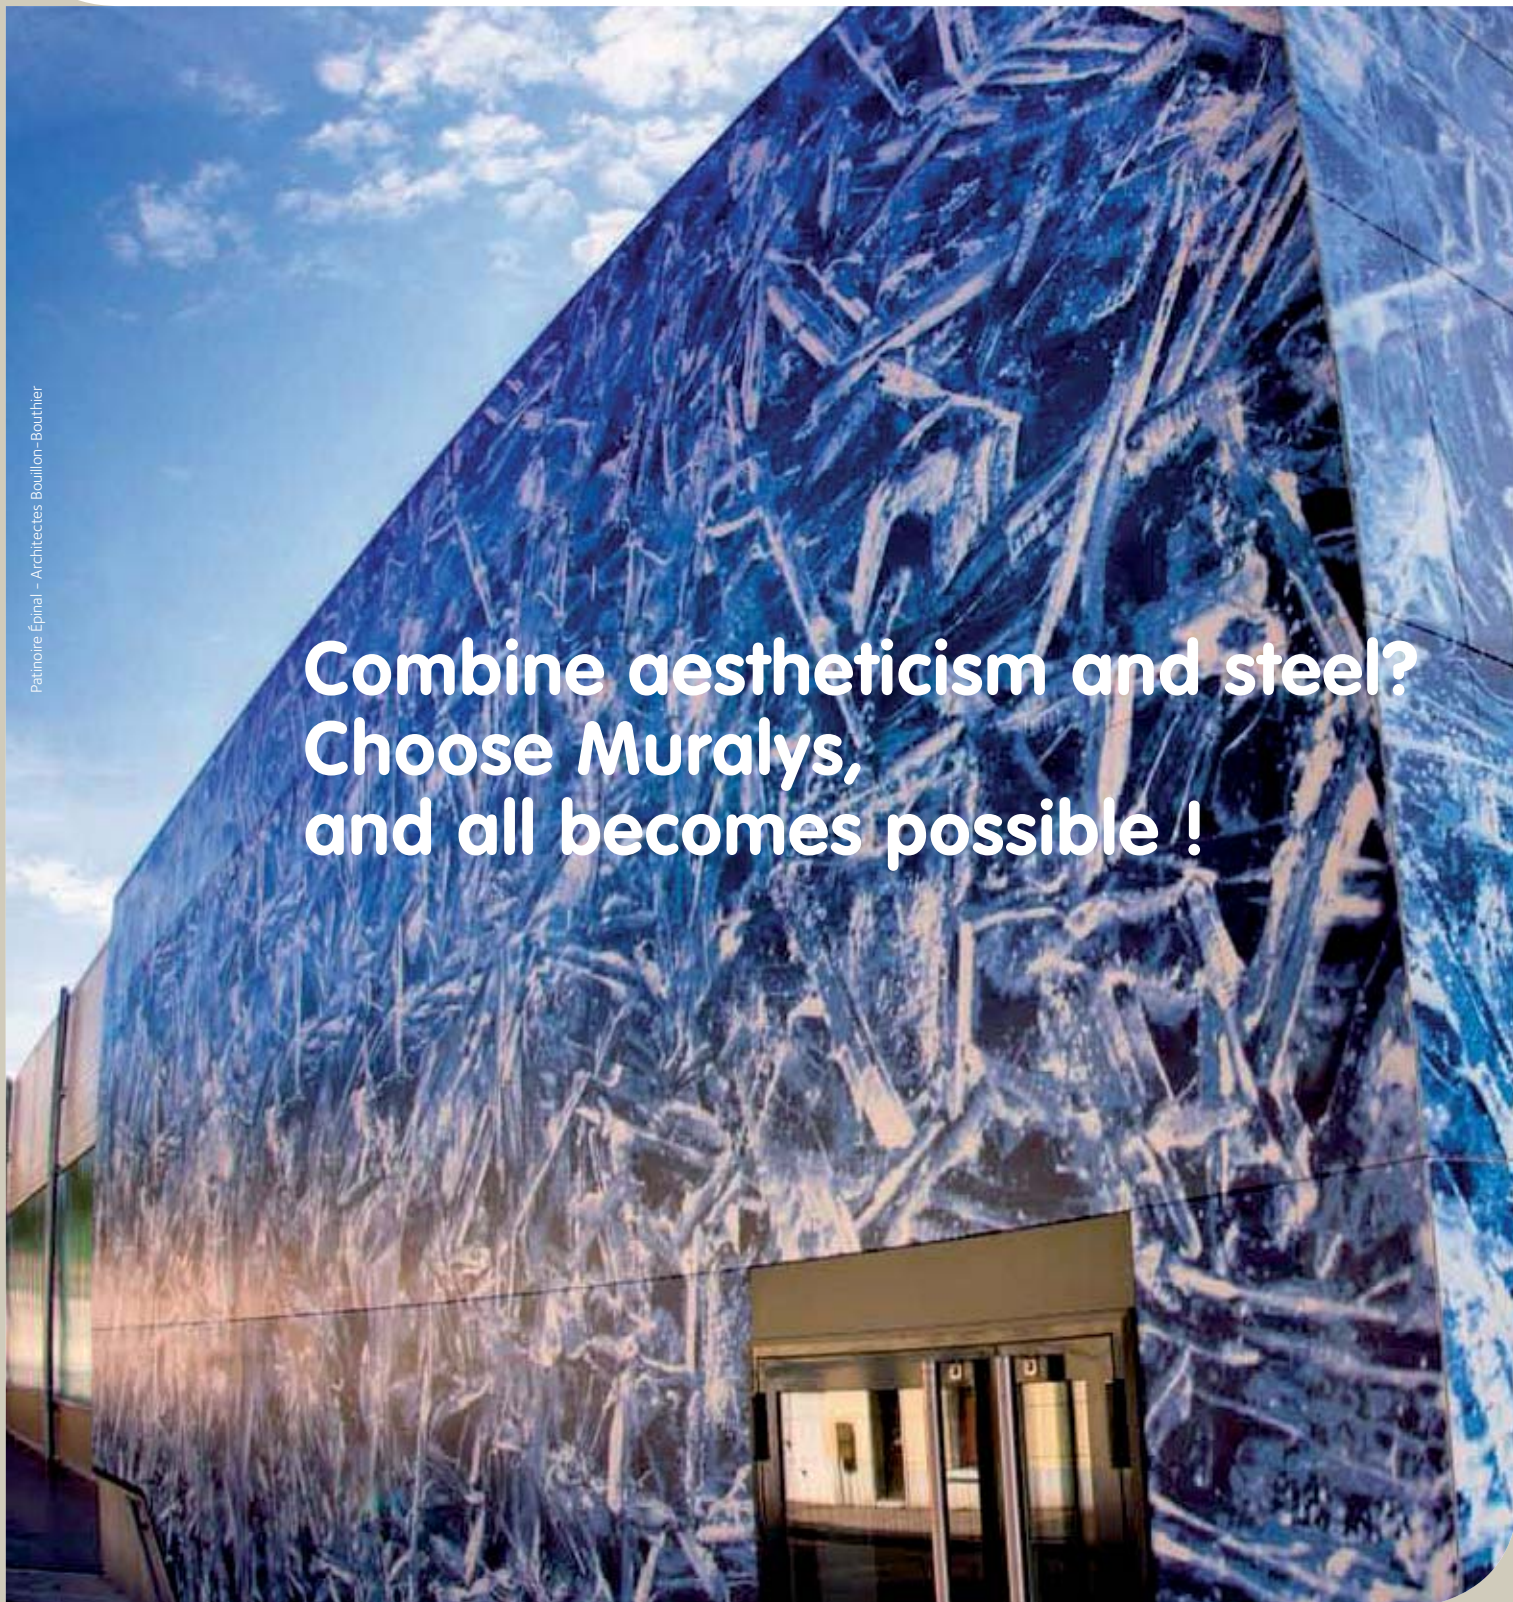

ArcelorMittal

Arval

by ArcelorMittal

Muralys

Patinoire Épinal - Architectes Bouillon-Bouthier

**Combine aestheticism and steel?
Choose Muralys,
and all becomes possible !**